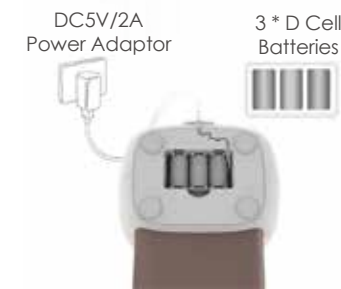

Dual Power Supply