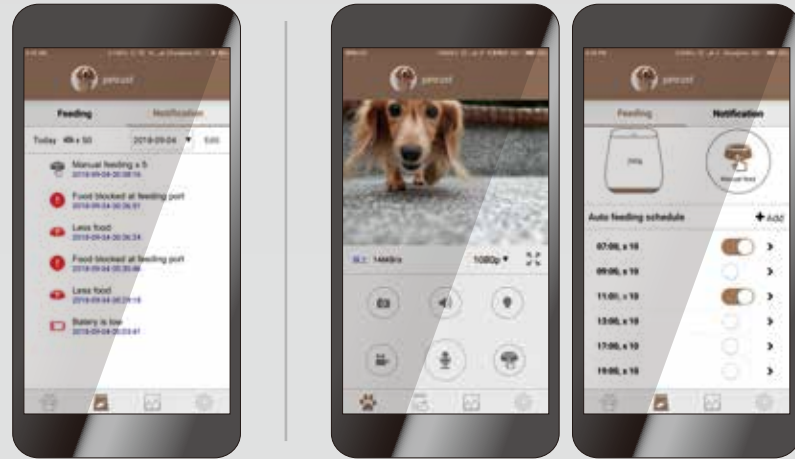

The feeder features high definition 1080P H.264 video resolution with micro-SD card support (up to 128GB). You could easily share the joyful moment with record files and snapshots to social network.

You could also feed your pets with the command voice sending to smart speakers such as Amazon Echo, etc.

Smart Pet Feeder

Remote feeding and viewing, WiFi and automatic dual mode.
Accurate weighing and healthy feeding.

1080p Video Quality

The 1080p video quality is the highest among others. Moreover, the output could be 540p and 360p. With 2.8mm lens, the view angle could reach 140°. We have more than 15 years of experience in security industry and 4 years in wireless IP camera. Therefore, we would be more professional on the wireless video.

Customize Meal Time

The feeder could be setup up to 12 meals according to your pets need.

2-way audio control

The Alexa audio control would be included and updated by the end of 2018.

Intelligent anti-clockwise

When the feeder detects food stuck inside the container, it would perform anti-clockwise for solving the problem.

IR detection

By using the IR detection, it could prevent food blocking inside the container. If your pets do not eat within 10 minutes, the device would send notification through your mobile phone App.